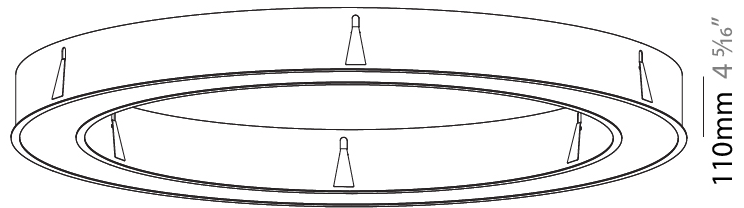

GENERAL

Series: Glorious
Subseries: Glorious
Brand: Prolicht
Division: Architectural
Mounting Type: Recessed
Mounting Location: Ceiling
Subcategory: Ambient

PHYSICAL

Shape: Round
Diameter (mm): 1570
Diameter (in): 61 ¹³ / ₁₆
Height (mm): 110
Height (in): 4 ⁵ / ₁₆
Min. Recessing Depth (mm): 120
Min. Recessing Depth (in): 4 ³ / ₄
Light Distribution: Direct
Weight (kg): 16.624
Weight (lbs): 36.65
Diffuser: PMMA - Opal or Micro-Prism
Fixture Finish: SSR / BKV / CWI / CRY / HAB / LAG / UFT / ITA / RUA / RUR / MIC / FTG / MYG / TWT / LOD / PUS / FRO / FUP / KIA / POP / BLS / SPG / MEY / GOH / GUM / CHC / COM / ABZ / JAG / OBR / MOS / ROR
Fixture Material: Aluminum
Cut-out Measurements: 1560mm / 61 7/16" x 1240mm / 48 13/16"

Ø 1228mm 48 3/8"

Ø 1570mm 61 13/16"

110mm 4 5/16"

1560mm x 1240mm
61 7/16" x 48 13/16"

120mm
4 3/4"

10 - 15mm
3/8" - 9/16"

A37502-

PROJECT	_____
TYPE	_____
SPECIFIER	_____
QUANTITY	_____
DATE	_____