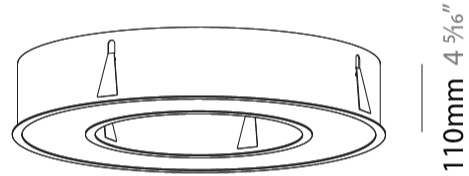

GENERAL

Series: Glorious
Subseries: Glorious
Brand: Prolight
Division: Architectural
Mounting Type: Recessed
Mounting Location: Ceiling
Subcategory: Ambient

PHYSICAL

Shape: Round
Diameter (mm): 770
Diameter (in): 30 ⁵/₁₆
Height (mm): 110
Height (in): 4 ⁵/₁₆
Min. Recessing Depth (mm): 120
Min. Recessing Depth (in): 4 ³/₄
Light Distribution: Direct
Weight (kg): 9.285
Weight (lbs): 20.47
Diffuser: PMMA - Opal or Micro-Prism
Fixture Finish: SSR / BKV / CWI / CRY / HAB / LAG / UFT / ITA / RUA / RUR / MIC / FTG / MYG / TWT / LOD / PUS / FRO / FUP / KIA / POP / BLS / SPG / MEY / GOH / GUM / CHC / COM / ABZ / JAG / OBR / MOS / ROR
Fixture Material: Aluminum
Cut-out Measurements: 760mm / 29 15/16" x 440mm / 17 5/16"

ELECTRICAL

Lamp Type: LED (Zhaga Standard)
Input Wattage (W): 30
Total Output Wattage (W): 24 / 19.2 (3500K)
Dimming: Non-Dimming / Phase Dimming (120Vac only) / 0-10V Dimming
Driver Included: Yes
Driver Location: Integrated
Driver Type: Constant Current - 120 / 277Vac
Driver Class: Class 2
Input Voltage (V): 120 - 277
Constant Current (MA): 350 / 600 (3500K)

LED

Color Temperature (°K): 3000 / 3500 / 4000
Max. Delivered Lumen (lm): 2770 / 2862 / 2920
CRI: >80 CRI
Efficiency (%): 65
Lamp Life (hrs): 50000

OPTICAL

RATINGS AND CERTIFICATIONS

Certified By: Certified for North American Standards
IP rating: IP20

Ø 428mm 16 ⁷/₈ "

Ø 770mm 30 ⁵/₁₆ "

110mm 4 ⁵/₁₆ "

760mm x 440mm
29 ¹⁵/₁₆" x 17 ⁵/₁₆"

120mm
4 ³/₄"

10 - 15mm
³/₈" - ⁹/₁₆"